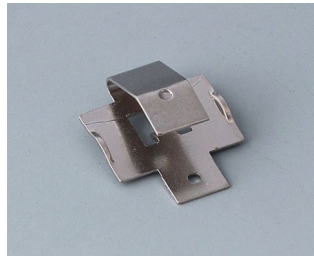

BATTERY COMPARTMENTS AND HOLDERS,

GEHÄUSE
SYSTEME

BUTTON CELL HOLDERS

Accessory "battery"

A9156002
Plug-in contact, 1 x 9 V (PP3)

A9161001
Set of battery clips, 4 x AA
Steel
tin-plated

A9193003
Battery-clips, double contact
Steel
tin-plated

A9193004
Battery-clips, single contact
Steel
tin-plated

A9193005
Battery clips, double contact
Steel
nickel-plated

A9193006
Battery-clips, single contact
Steel
nickel-plated

A9193008
Battery clips, double contact
CuBe
nickel-plated