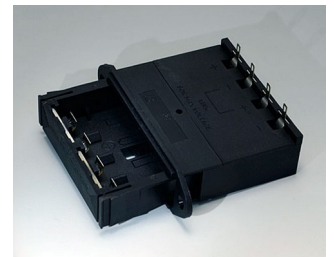

A9156001
Battery holder, 2 x AA
PP
black RAL 9005

A9156003
Battery holder, 1 x 9 V (PP3)
Steel
nickel-plated

A9174004
Battery compartment, 4 x AA
ABS (UL 94 HB)
off-white RAL 9002

A9193037
Button cell holder, Ø 20 mm

A9193038
Button cell holder, Ø 23 mm

A9193039
Button cell holder, Ø 12 mm

A9193040
Button cell holder, Ø 16 mm

A9250250
Battery spacer
PE foam
50x25x4mm

A9250251
Battery spacer
PE foam
50x25x3mm

A9301330
Battery holder, 3 x AA
PA
black RAL 9005

A9302510
Battery holder, 1 x 9 V (PP3)
PA
black RAL 9005

A9302540
Battery holder, 4 x AA
PA
black RAL 9005

BATTERY COMPARTMENTS AND HOLDERS,

GEHÄUSE
SYSTEME

BUTTON CELL HOLDERS

A9303210
Battery holder, 1 x C
PA
black RAL 9005