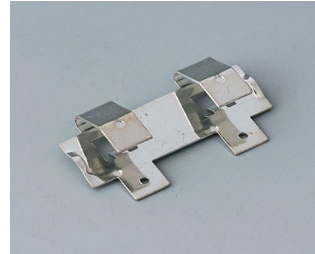

BATTERY COMPARTMENTS AND HOLDERS,

GEHÄUSE
SYSTEME

BUTTON CELL HOLDERS

Accessory "battery"

A9156002
Plug-in contact, 1 x 9 V (PP3)

A9161001
Set of battery clips, 4 x AA
Steel
tin-plated

A9193003
Battery-clips, double contact
Steel
tin-plated

A9193004
Battery-clips, single contact
Steel
tin-plated

A9193005
Battery clips, double contact
Steel
nickel-plated

A9193006
Battery-clips, single contact
Steel
nickel-plated

A9193008
Battery clips, double contact
CuBe
nickel-plated