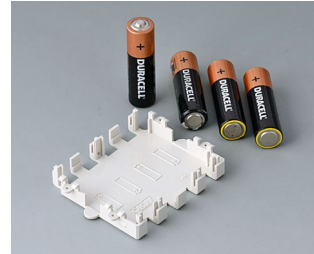

Customising Options

What do you still need for your own very personal product? We can supply enclosures and tuning knobs with all necessary modifications for fitting your electronic components.
Customising options for Battery compartments and holders, button cell holders

Machining

Printing

Laser marking

Installation / Assembly
of accessories

BATTERY COMPARTMENTS AND HOLDERS,

GEHÄUSE
SYSTEME

BUTTON CELL HOLDERS

Select Versions

A9156001
Battery holder, 2 x AA
PP
black RAL 9005

A9156003
Battery holder, 1 x 9 V (PP3)
Steel
nickel-plated

A9174004
Battery compartment, 4 x AA
ABS (UL 94 HB)
off-white RAL 9002

A9193037
Button cell holder, Ø 20 mm