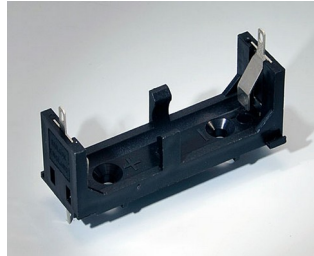

A9193038
Button cell holder, Ø 23 mm

A9193039
Button cell holder, Ø 12 mm

A9193040
Button cell holder, Ø 16 mm

A9250250
Battery spacer
PE foam
50x25x4mm

A9250251
Battery spacer
PE foam
50x25x3mm

A9301330
Battery holder, 3 x AA
PA
black RAL 9005

A9302510
Battery holder, 1 x 9 V (PP3)
PA
black RAL 9005

A9302540
Battery holder, 4 x AA
PA
black RAL 9005

BATTERY COMPARTMENTS AND HOLDERS,

GEHÄUSE
SYSTEME

BUTTON CELL HOLDERS

A9303210
Battery holder, 1 x C
PA
black RAL 9005

A9303310
Battery holder, 1 x AA
PA
black RAL 9005

A9336117
Battery compartment kit, 3 x AA
ABS (UL 94 HB)
off-white RAL 9002
93x69mm
IP 54

A9336118
Battery compartment kit, 3 x AA
ABS (UL 94 HB)
lava
93x69mm
IP 54