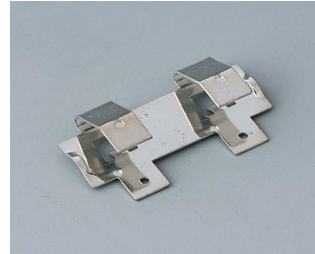

BATTERY COMPARTMENTS AND HOLDERS,

GEHÄUSE
SYSTEME

BUTTON CELL HOLDERS

Accessory "battery"

A9156002
Plug-in contact, 1 x 9 V (PP3)

A9161001
Set of battery clips, 4 x AA
Steel
tin-plated

A9193003
Battery-clips, double contact
Steel
tin-plated

A9193004
Battery-clips, single contact
Steel
tin-plated

A9193005
Battery clips, double contact
Steel
nickel-plated

A9193006
Battery-clips, single contact
Steel
nickel-plated

A9193008
Battery clips, double contact
CuBe
nickel-plated