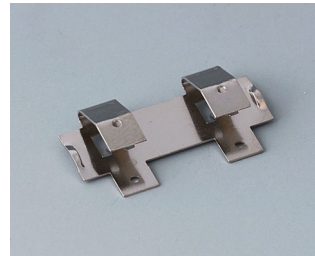

BATTERY COMPARTMENTS AND HOLDERS,

GEHÄUSE
SYSTEME

BUTTON CELL HOLDERS

Accessory "battery"

A9156002
Plug-in contact, 1 x 9 V (PP3)

A9161001
Set of battery clips, 4 x AA
Steel
tin-plated

A9193003
Battery-clips, double contact
Steel
tin-plated

A9193004
Battery-clips, single contact
Steel
tin-plated

A9193005
Battery clips, double contact
Steel
nickel-plated

A9193006
Battery-clips, single contact
Steel
nickel-plated

A9193008
Battery clips, double contact
CuBe
nickel-plated