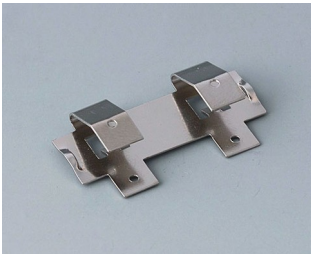

## BUTTON CELL HOLDERS

### Accessory "battery"

**A9156002**  
Plug-in contact, 1 x 9 V (PP3)

**A9161001**  
Set of battery clips, 4 x AA  
Steel  
tin-plated

**A9193003**  
Battery-clips, double contact  
Steel  
tin-plated

**A9193004**  
Battery-clips, single contact  
Steel  
tin-plated

**A9193005**  
Battery clips, double contact  
Steel  
nickel-plated

**A9193006**  
Battery-clips, single contact  
Steel  
nickel-plated

**A9193008**  
Battery clips, double contact  
CuBe  
nickel-plated