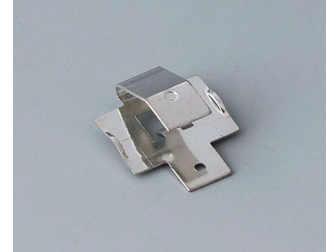

## BUTTON CELL HOLDERS

### Accessory "battery"

**A9156002**  
Plug-in contact, 1 x 9 V (PP3)

**A9161001**  
Set of battery clips, 4 x AA  
Steel  
tin-plated

**A9193003**  
Battery-clips, double contact  
Steel  
tin-plated

**A9193004**  
Battery-clips, single contact  
Steel  
tin-plated

**A9193005**  
Battery clips, double contact  
Steel  
nickel-plated

**A9193006**  
Battery-clips, single contact  
Steel  
nickel-plated

**A9193008**  
Battery clips, double contact  
CuBe  
nickel-plated