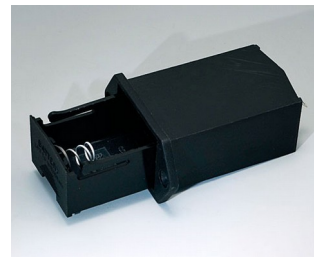

A9156001
Battery holder, 2 x AA
PP
black RAL 9005

A9156003
Battery holder, 1 x 9 V (PP3)
Steel
nickel-plated

A9174004
Battery compartment, 4 x AA
ABS (UL 94 HB)
off-white RAL 9002

A9193037
Button cell holder, Ø 20 mm

A9193038
Button cell holder, Ø 23 mm

A9193039
Button cell holder, Ø 12 mm

A9193040
Button cell holder, Ø 16 mm

A9250250
Battery spacer
PE foam
50x25x4mm

A9250251
Battery spacer
PE foam
50x25x3mm

A9301330
Battery holder, 3 x AA
PA
black RAL 9005

A9302510
Battery holder, 1 x 9 V (PP3)
PA
black RAL 9005

A9302540
Battery holder, 4 x AA
PA
black RAL 9005

BATTERY COMPARTMENTS AND HOLDERS,

GEHÄUSE
SYSTEME

BUTTON CELL HOLDERS

A9303210
Battery holder, 1 x C
PA
black RAL 9005