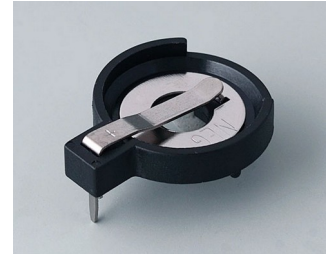

Machining

Printing

Laser marking

Installation / Assembly
of accessories

BATTERY COMPARTMENTS AND HOLDERS,

GEHÄUSE
SYSTEME

BUTTON CELL HOLDERS

Select Versions

A9156001
Battery holder, 2 x AA
PP
black RAL 9005

A9156003
Battery holder, 1 x 9 V (PP3)
Steel
nickel-plated

A9174004
Battery compartment, 4 x AA
ABS (UL 94 HB)
off-white RAL 9002

A9193037
Button cell holder, Ø 20 mm

A9193038
Button cell holder, Ø 23 mm

A9193039
Button cell holder, Ø 12 mm

A9193040
Button cell holder, Ø 16 mm

A9250250
Battery spacer
PE foam
50x25x4mm

A9250251
Battery spacer
PE foam
50x25x3mm

A9301330
Battery holder, 3 x AA
PA
black RAL 9005