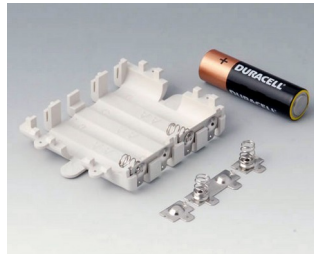

A9336119
Battery compartment kit, 3 x AA
ABS (UL 94 HB)
black RAL 9005
93x69mm
IP 54

A9338117
Battery compartment kit, 5 x AA
ABS (UL 94 HB)
off-white RAL 9002
93x98mm
IP 54

A9338118
Battery compartment kit, 5 x AA
ABS (UL 94 HB)
lava
93x98mm
IP 54

A9338119
Battery compartment kit, 5 x AA
ABS (UL 94 HB)
black RAL 9005
93x98mm
IP 54

A9338218
Battery compartment kit, 5 x AA
ASA+PC (UL 94 V-0)
lava
93x98mm
IP 54

A9345217
Set of battery compartment, 4 x
AA
ABS (UL 94 HB)
off-white RAL 9002

BATTERY COMPARTMENTS AND HOLDERS,

GEHÄUSE
SYSTEME

BUTTON CELL HOLDERS

Accessory "battery"

A9156002
Plug-in contact, 1 x 9 V (PP3)

A9161001
Set of battery clips, 4 x AA
Steel
tin-plated

A9193003
Battery-clips, double contact
Steel
tin-plated