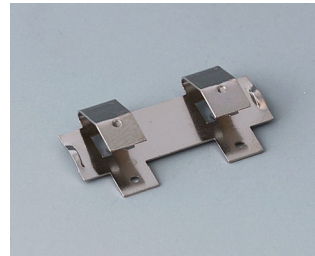

BATTERY COMPARTMENTS AND HOLDERS,

GEHÄUSE
SYSTEME

BUTTON CELL HOLDERS

Accessory "battery"

A9156002
Plug-in contact, 1 x 9 V (PP3)

A9161001
Set of battery clips, 4 x AA
Steel
tin-plated

A9193003
Battery-clips, double contact
Steel
tin-plated

A9193004
Battery-clips, single contact
Steel
tin-plated

A9193005
Battery clips, double contact
Steel
nickel-plated

A9193006
Battery-clips, single contact
Steel
nickel-plated

A9193008
Battery clips, double contact
CuBe
nickel-plated