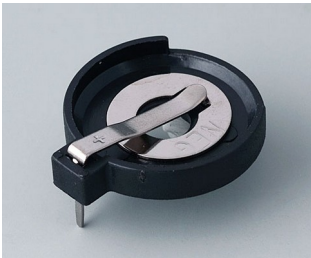

Machining

Printing

Laser marking

Installation / Assembly
of accessories

BATTERY COMPARTMENTS AND HOLDERS,

GEHÄUSE
SYSTEME

BUTTON CELL HOLDERS

Select Versions

A9156001
Battery holder, 2 x AA
PP
black RAL 9005

A9156003
Battery holder, 1 x 9 V (PP3)
Steel
nickel-plated

A9174004
Battery compartment, 4 x AA
ABS (UL 94 HB)
off-white RAL 9002

A9193037
Button cell holder, Ø 20 mm

A9193038
Button cell holder, Ø 23 mm

A9193039
Button cell holder, Ø 12 mm

A9193040
Button cell holder, Ø 16 mm

A9250250
Battery spacer
PE foam
50x25x4mm

A9250251
Battery spacer
PE foam
50x25x3mm

A9301330
Battery holder, 3 x AA
PA
black RAL 9005