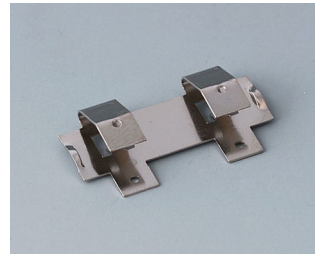

## BUTTON CELL HOLDERS

### Accessory "battery"

**A9156002**  
Plug-in contact, 1 x 9 V (PP3)

**A9161001**  
Set of battery clips, 4 x AA  
Steel  
tin-plated

**A9193003**  
Battery-clips, double contact  
Steel  
tin-plated

**A9193004**  
Battery-clips, single contact  
Steel  
tin-plated

**A9193005**  
Battery clips, double contact  
Steel  
nickel-plated

**A9193006**  
Battery-clips, single contact  
Steel  
nickel-plated

**A9193008**  
Battery clips, double contact  
CuBe  
nickel-plated