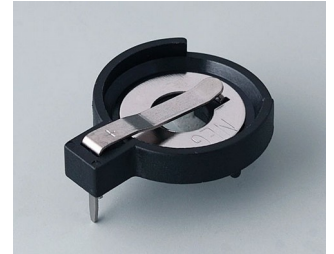

Machining

Printing

Laser marking

Installation / Assembly
of accessories

BATTERY COMPARTMENTS AND HOLDERS,

GEHÄUSE
SYSTEME

BUTTON CELL HOLDERS

Select Versions

A9156001
Battery holder, 2 x AA
PP
black RAL 9005

A9156003
Battery holder, 1 x 9 V (PP3)
Steel
nickel-plated

A9174004
Battery compartment, 4 x AA
ABS (UL 94 HB)
off-white RAL 9002

A9193037
Button cell holder, Ø 20 mm

A9193038
Button cell holder, Ø 23 mm

A9193039
Button cell holder, Ø 12 mm

A9193040
Button cell holder, Ø 16 mm

A9250250
Battery spacer
PE foam
50x25x4mm

A9250251
Battery spacer
PE foam
50x25x3mm

A9301330
Battery holder, 3 x AA
PA
black RAL 9005