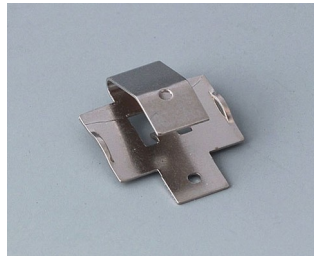

BATTERY COMPARTMENTS AND HOLDERS,

GEHÄUSE
SYSTEME

BUTTON CELL HOLDERS

Accessory "battery"

A9156002
Plug-in contact, 1 x 9 V (PP3)

A9161001
Set of battery clips, 4 x AA
Steel
tin-plated

A9193003
Battery-clips, double contact
Steel
tin-plated

A9193004
Battery-clips, single contact
Steel
tin-plated

A9193005
Battery clips, double contact
Steel
nickel-plated

A9193006
Battery-clips, single contact
Steel
nickel-plated

A9193008
Battery clips, double contact
CuBe
nickel-plated