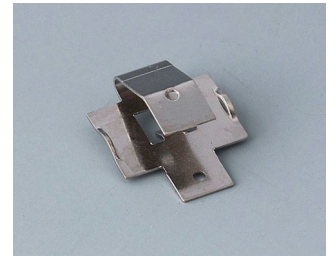

BATTERY COMPARTMENTS AND HOLDERS,

GEHÄUSE
SYSTEME

BUTTON CELL HOLDERS

Accessory "battery"

A9156002
Plug-in contact, 1 x 9 V (PP3)

A9161001
Set of battery clips, 4 x AA
Steel
tin-plated

A9193003
Battery-clips, double contact
Steel
tin-plated

A9193004
Battery-clips, single contact
Steel
tin-plated

A9193005
Battery clips, double contact
Steel
nickel-plated

A9193006
Battery-clips, single contact
Steel
nickel-plated

A9193008
Battery clips, double contact
CuBe
nickel-plated

A9193009
Battery clips, single contact
CuBe
nickel-plated

Subject to technical modification without notice. © by OKW Gehäusesysteme, Buchen/Germany.