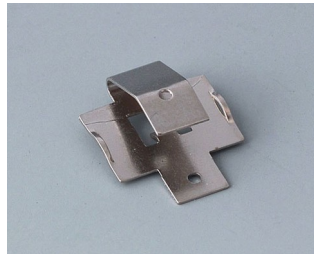

## BUTTON CELL HOLDERS

### Accessory "battery"

**A9156002**  
Plug-in contact, 1 x 9 V (PP3)

**A9161001**  
Set of battery clips, 4 x AA  
Steel  
tin-plated

**A9193003**  
Battery-clips, double contact  
Steel  
tin-plated

**A9193004**  
Battery-clips, single contact  
Steel  
tin-plated

**A9193005**  
Battery clips, double contact  
Steel  
nickel-plated

**A9193006**  
Battery-clips, single contact  
Steel  
nickel-plated

**A9193008**  
Battery clips, double contact  
CuBe  
nickel-plated