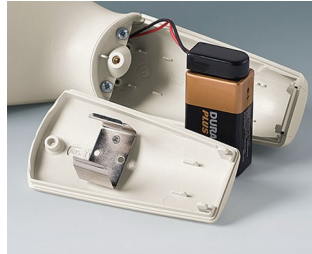

Machining

Printing

Laser marking

Installation / Assembly
of accessories

BATTERY COMPARTMENTS AND HOLDERS,

GEHÄUSE
SYSTEME

BUTTON CELL HOLDERS

Select Versions

A9156001
Battery holder, 2 x AA
PP
black RAL 9005

A9156003
Battery holder, 1 x 9 V (PP3)
Steel
nickel-plated

A9174004
Battery compartment, 4 x AA
ABS (UL 94 HB)
off-white RAL 9002

A9193037
Button cell holder, Ø 20 mm