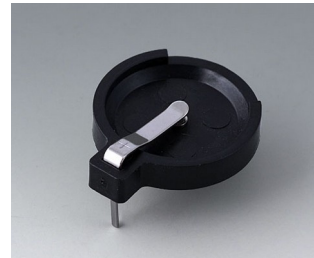

Machining

Printing

Laser marking

Installation / Assembly
of accessories

BATTERY COMPARTMENTS AND HOLDERS,

GEHÄUSE
SYSTEME

BUTTON CELL HOLDERS

Select Versions

A9156001
Battery holder, 2 x AA
PP
black RAL 9005

A9156003
Battery holder, 1 x 9 V (PP3)
Steel
nickel-plated

A9174004
Battery compartment, 4 x AA
ABS (UL 94 HB)
off-white RAL 9002

A9193037
Button cell holder, Ø 20 mm

A9193038
Button cell holder, Ø 23 mm

A9193039
Button cell holder, Ø 12 mm

A9193040
Button cell holder, Ø 16 mm

A9250250
Battery spacer
PE foam
50x25x4mm

A9250251
Battery spacer
PE foam
50x25x3mm

A9301330
Battery holder, 3 x AA
PA
black RAL 9005