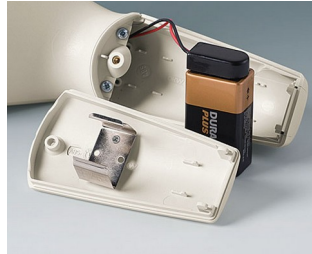

Machining

Printing

Laser marking

Installation / Assembly
of accessories

BATTERY COMPARTMENTS AND HOLDERS,

GEHÄUSE
SYSTEME

BUTTON CELL HOLDERS

Select Versions

A9156001
Battery holder, 2 x AA
PP
black RAL 9005

A9156003
Battery holder, 1 x 9 V (PP3)
Steel
nickel-plated

A9174004
Battery compartment, 4 x AA
ABS (UL 94 HB)
off-white RAL 9002

A9193037
Button cell holder, Ø 20 mm

A9193038
Button cell holder, Ø 23 mm

A9193039
Button cell holder, Ø 12 mm

A9193040
Button cell holder, Ø 16 mm

A9250250
Battery spacer
PE foam
50x25x4mm

A9250251
Battery spacer
PE foam
50x25x3mm

A9301330
Battery holder, 3 x AA
PA
black RAL 9005