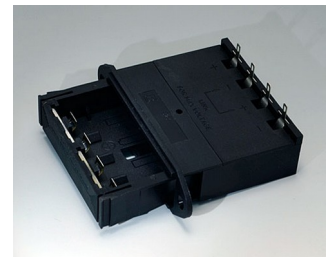

A9156001
Battery holder, 2 x AA
PP
black RAL 9005

A9156003
Battery holder, 1 x 9 V (PP3)
Steel
nickel-plated

A9174004
Battery compartment, 4 x AA
ABS (UL 94 HB)
off-white RAL 9002

A9193037
Button cell holder, Ø 20 mm

A9193038
Button cell holder, Ø 23 mm

A9193039
Button cell holder, Ø 12 mm

A9193040
Button cell holder, Ø 16 mm

A9250250
Battery spacer
PE foam
50x25x4mm

A9250251
Battery spacer
PE foam
50x25x3mm

A9301330
Battery holder, 3 x AA
PA
black RAL 9005

A9302510
Battery holder, 1 x 9 V (PP3)
PA
black RAL 9005

A9302540
Battery holder, 4 x AA
PA
black RAL 9005

BATTERY COMPARTMENTS AND HOLDERS,

GEHÄUSE
SYSTEME

BUTTON CELL HOLDERS

A9303210
Battery holder, 1 x C
PA
black RAL 9005