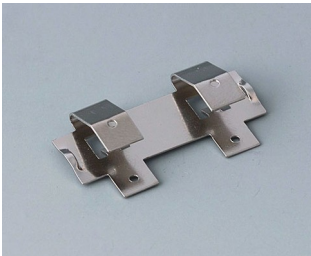

BATTERY COMPARTMENTS AND HOLDERS,

GEHÄUSE
SYSTEME

BUTTON CELL HOLDERS

Accessory "battery"

A9156002
Plug-in contact, 1 x 9 V (PP3)

A9161001
Set of battery clips, 4 x AA
Steel
tin-plated

A9193003
Battery-clips, double contact
Steel
tin-plated

A9193004
Battery-clips, single contact
Steel
tin-plated

A9193005
Battery clips, double contact
Steel
nickel-plated

A9193006
Battery-clips, single contact
Steel
nickel-plated

A9193008
Battery clips, double contact
CuBe
nickel-plated