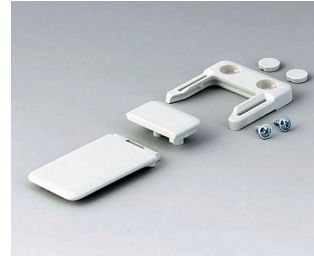

CARRYING ACCESSORIES

Belt/pocket clips, key rings, eyelets, lanyards, belt straps and wrist straps for comfortable carrying and personal use of the device.

Customising Options

What do you still need for your own very personal product? We can supply enclosures and tuning knobs with all necessary modifications for fitting your electronic components. Customising options for Carrying accessories

Machining

Lacquering

Printing

Laser marking

Installation / Assembly
of accessories

CARRYING ACCESSORIES

Select Versions

A9100001
Ring eyelet
PA 6
volcano

A9100002
Ring eyelet
PA 6
volcano

A9152047
Combi-Clip
ABS (UL 94 HB)
off-white RAL 9002
45x27mm

A9152048
Combi-Clip
ABS (UL 94 HB)
lava
45x27mm

A9152049
Combi-Clip
ABS (UL 94 HB)
black RAL 9005
45x27mm

A9164001
Key ring
Steel
nickel-plated
20.5mm