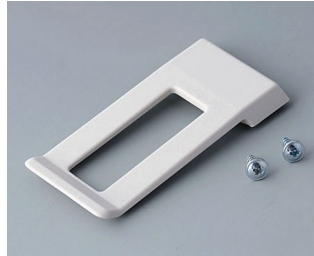

A9172107
Belt/Pocket clip
ABS (UL 94 HB)
off-white RAL 9002
62x30mm