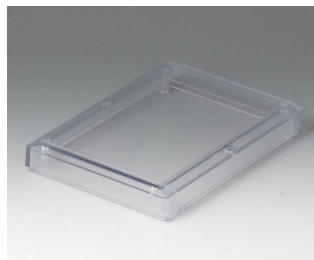

B4013621
Cover S
PC (UL 94 V-0)
transparent
130x180x23mm