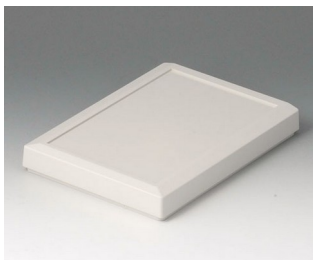

Accessory to complete

B4013617
Cover S
ABS (UL 94 HB)
off-white RAL 9002
130x180x23mm