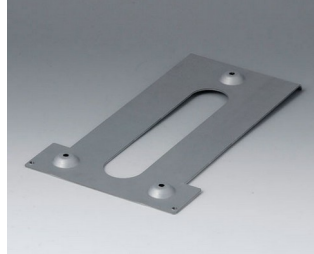

B4116147
Wall suspension element M
Steel
galvanized
214x126x12mm