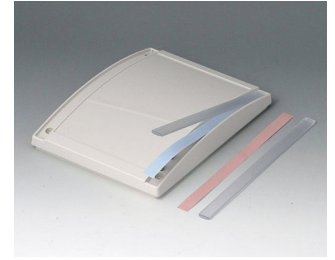

# DATEC-TERMINAL

**B4030657**  
 Cover L, high  
 ABS (UL 94 HB)  
 off-white RAL 9002  
 302x220x50mm

**B4113106**  
 Front panel S  
 Aluminium  
 matt anodised  
 125.9x176x2mm

**B4113126**  
 Profile plate S  
 Aluminium  
 matt anodised  
 130x180x8mm